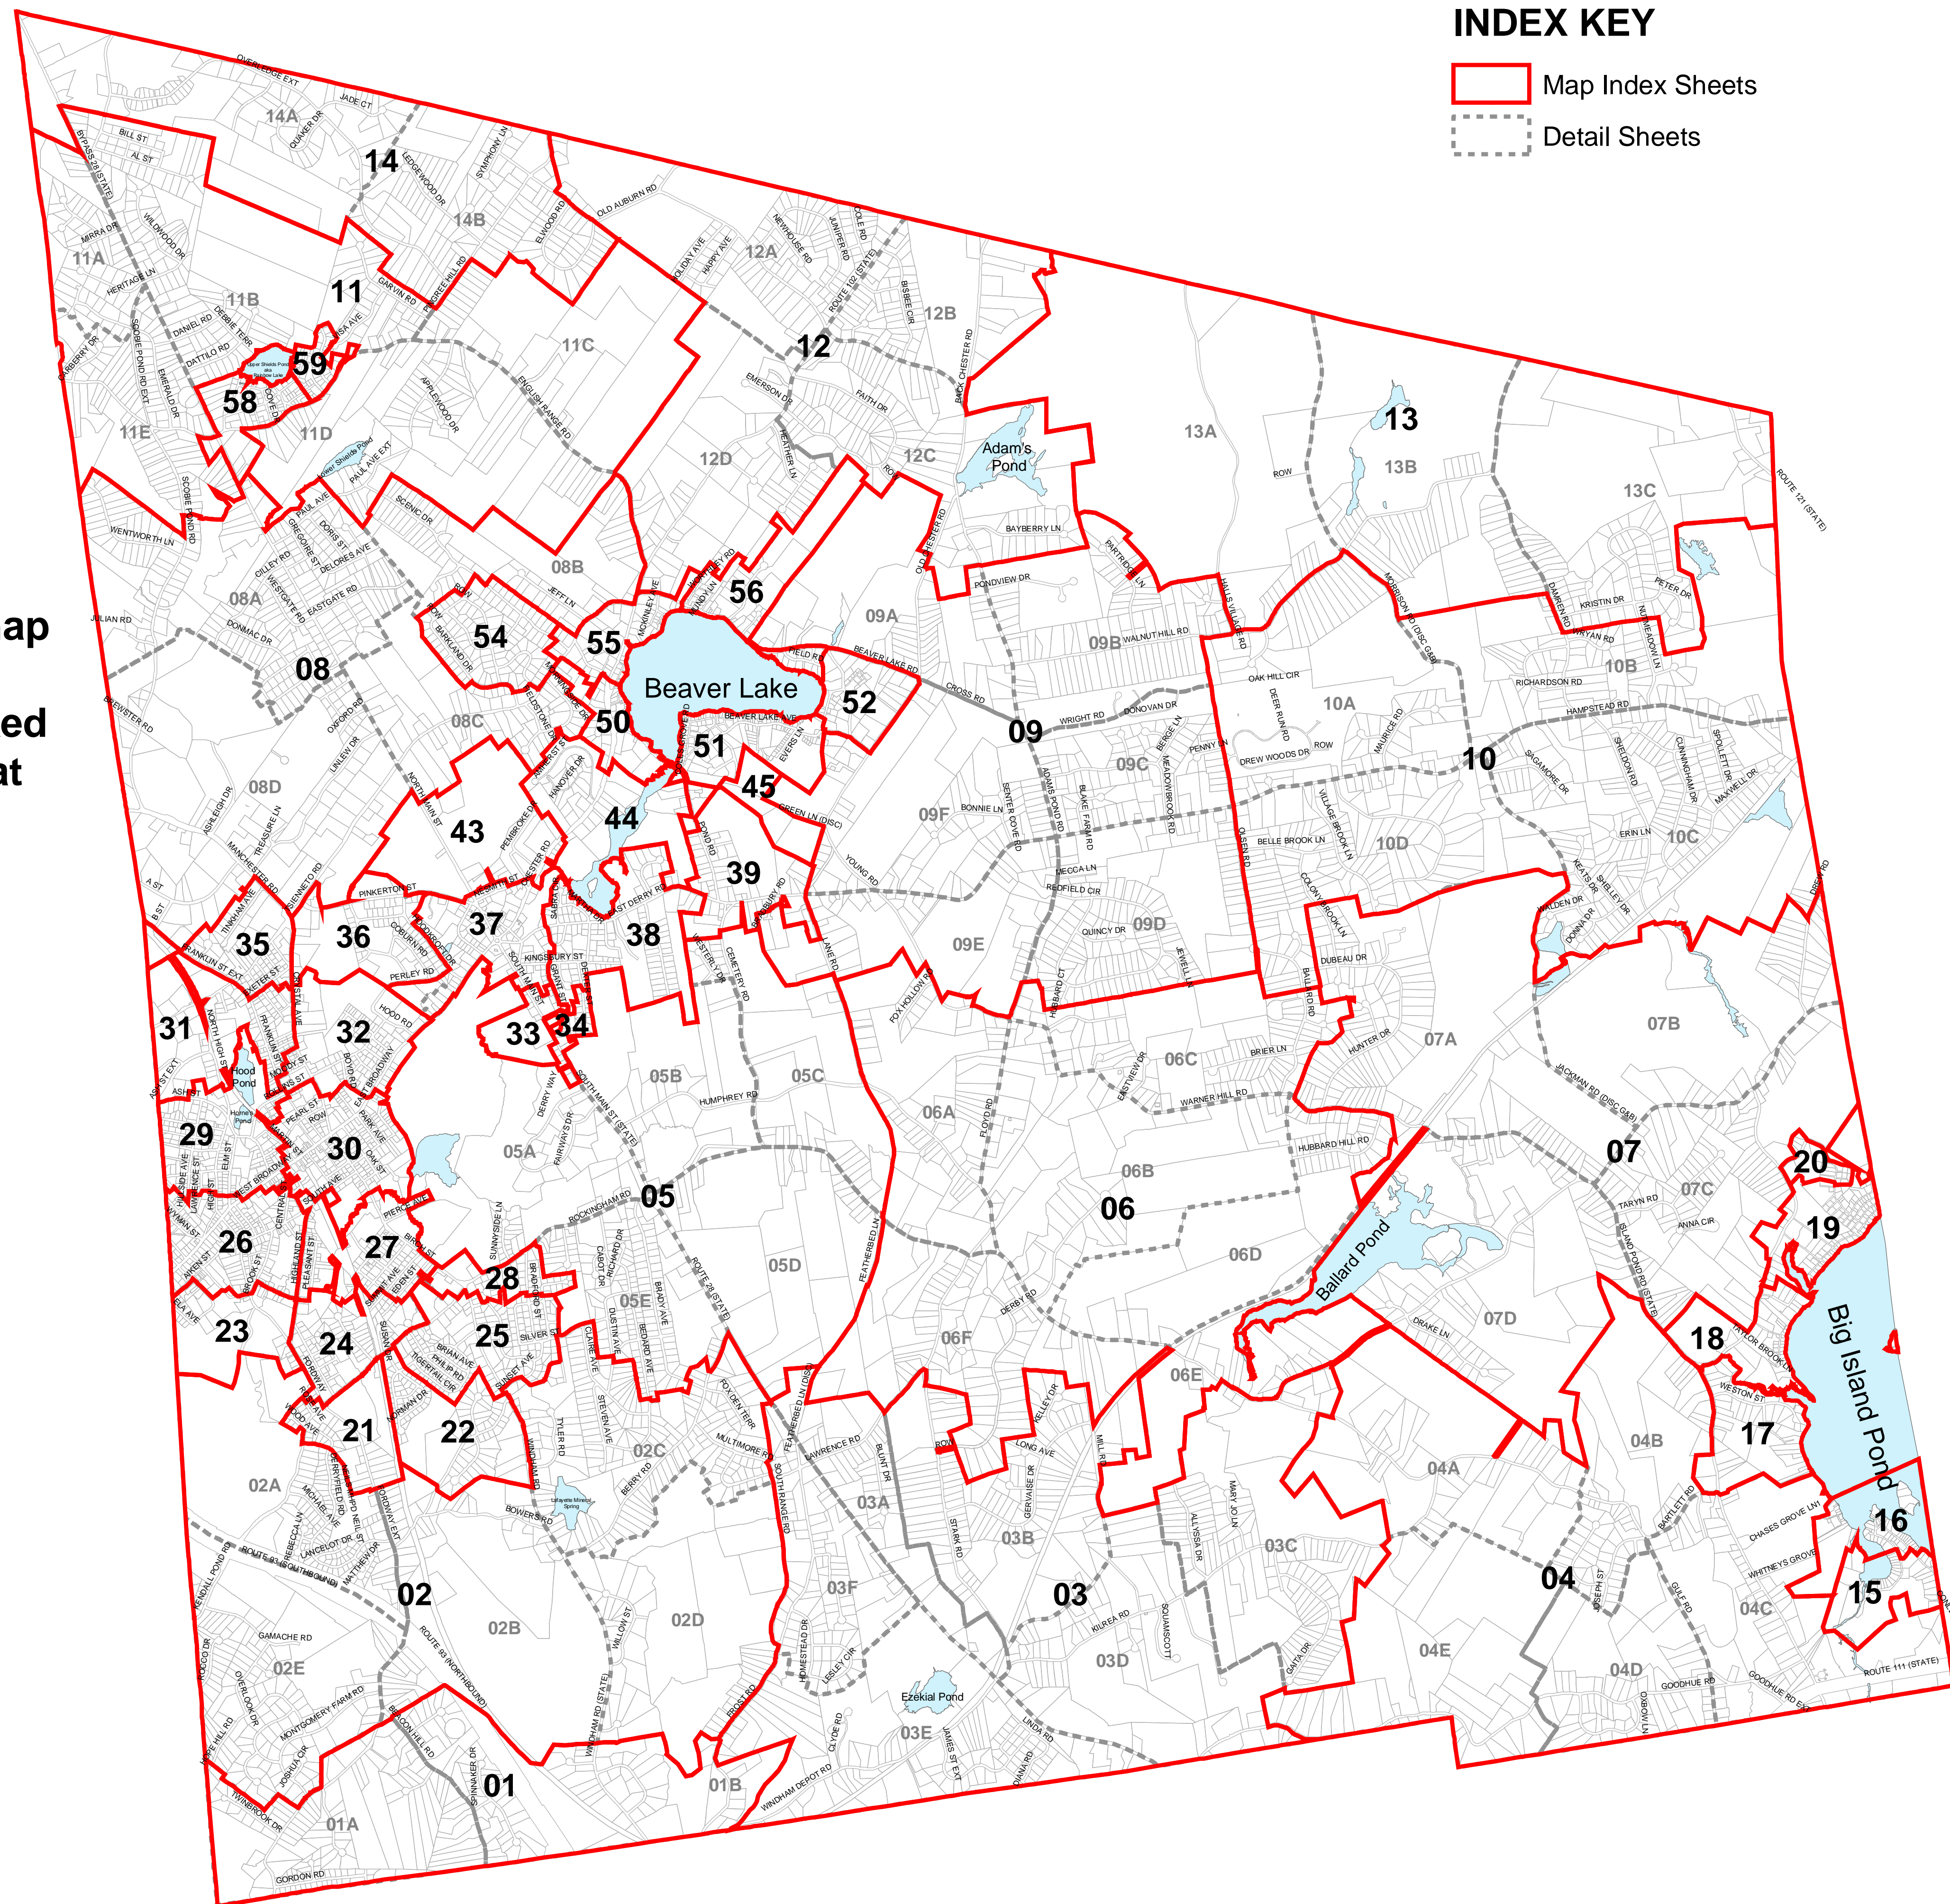

INDEX KEY

-  Map Index Sheets
-  Detail Sheets

Single sheet and detail map numbers are all linked to tax map files. Just click on the desired map number and allow the linked file to download. Tax maps that have associated detail sheets have no linked files. (ex. Map 04, Map 13)

Map scale dictated the need to create detail sheets for most larger maps.

TAX MAP INDEX SHEET